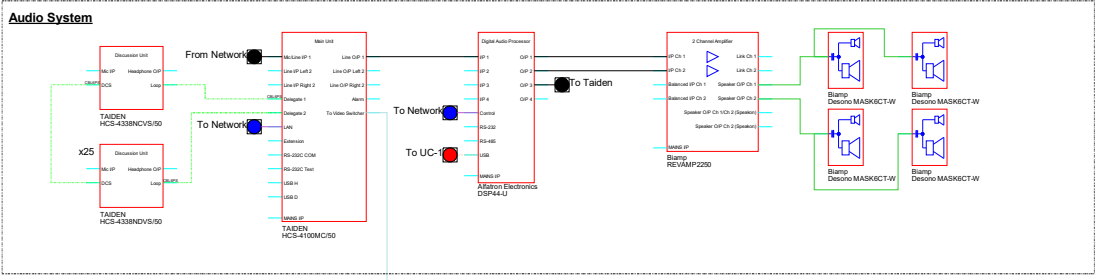

Alpha Distribution Technologies (Pty) Ltd.
Unit B5 Northlands Deco Park, New Market Road
Johannesburg
Gauteng
2146

Rev	Date	Notes

Symbols Used

From Taiden Main Unit	From Taiden Matrix	From Alfatron DSP	From Alfatron Matrix
-----------------------	--------------------	-------------------	----------------------

Client:	Orifha Audio Visual		
Title:	HPCSA - 26 Seater		
Drawn By:	Scale: MVH NTS	Date:	2023/09/28
Issued For:	Orifha		
Drawing No:	1	Rev:	1

ALPHA TECHNOLOGIES
AUDIO | VISUAL | AUTOMATION

Alpha Distribution Technologies (Pty) Ltd.
Unit B5 Northlands Deco Park, New Market Road
Johannesburg
Gauteng
2146