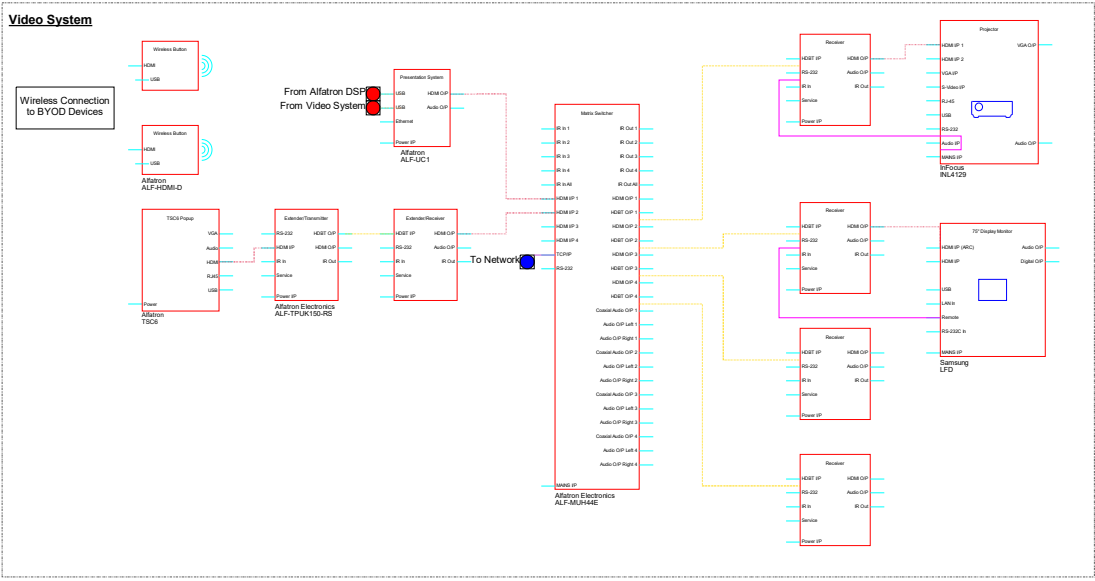

Alpha Distribution Technologies (Pty) Ltd.
Unit B5 Northlands Deco Park, New Market Road
Johannesburg
Gauteng
2146

Rev	Date	Notes

Symbols Used

From Taiden Main Unit	From Taiden Matrix	From Alfatron DSP	From Alfatron Matrix
-----------------------	--------------------	-------------------	----------------------

Client:	Orifha Audio Visual		
Title:	HPCSA - 26 Seater		
Drawn By:	Scale: MVH NTS	Date:	2023/09/28
Issued For:	Orifha		
Drawing No:	1	Rev:	1

ALPHA TECHNOLOGIES
AUDIO | VISUAL | AUTOMATION

Alpha Distribution Technologies (Pty) Ltd.
Unit B5 Northlands Deco Park, New Market Road
Johannesburg
Gauteng
2146